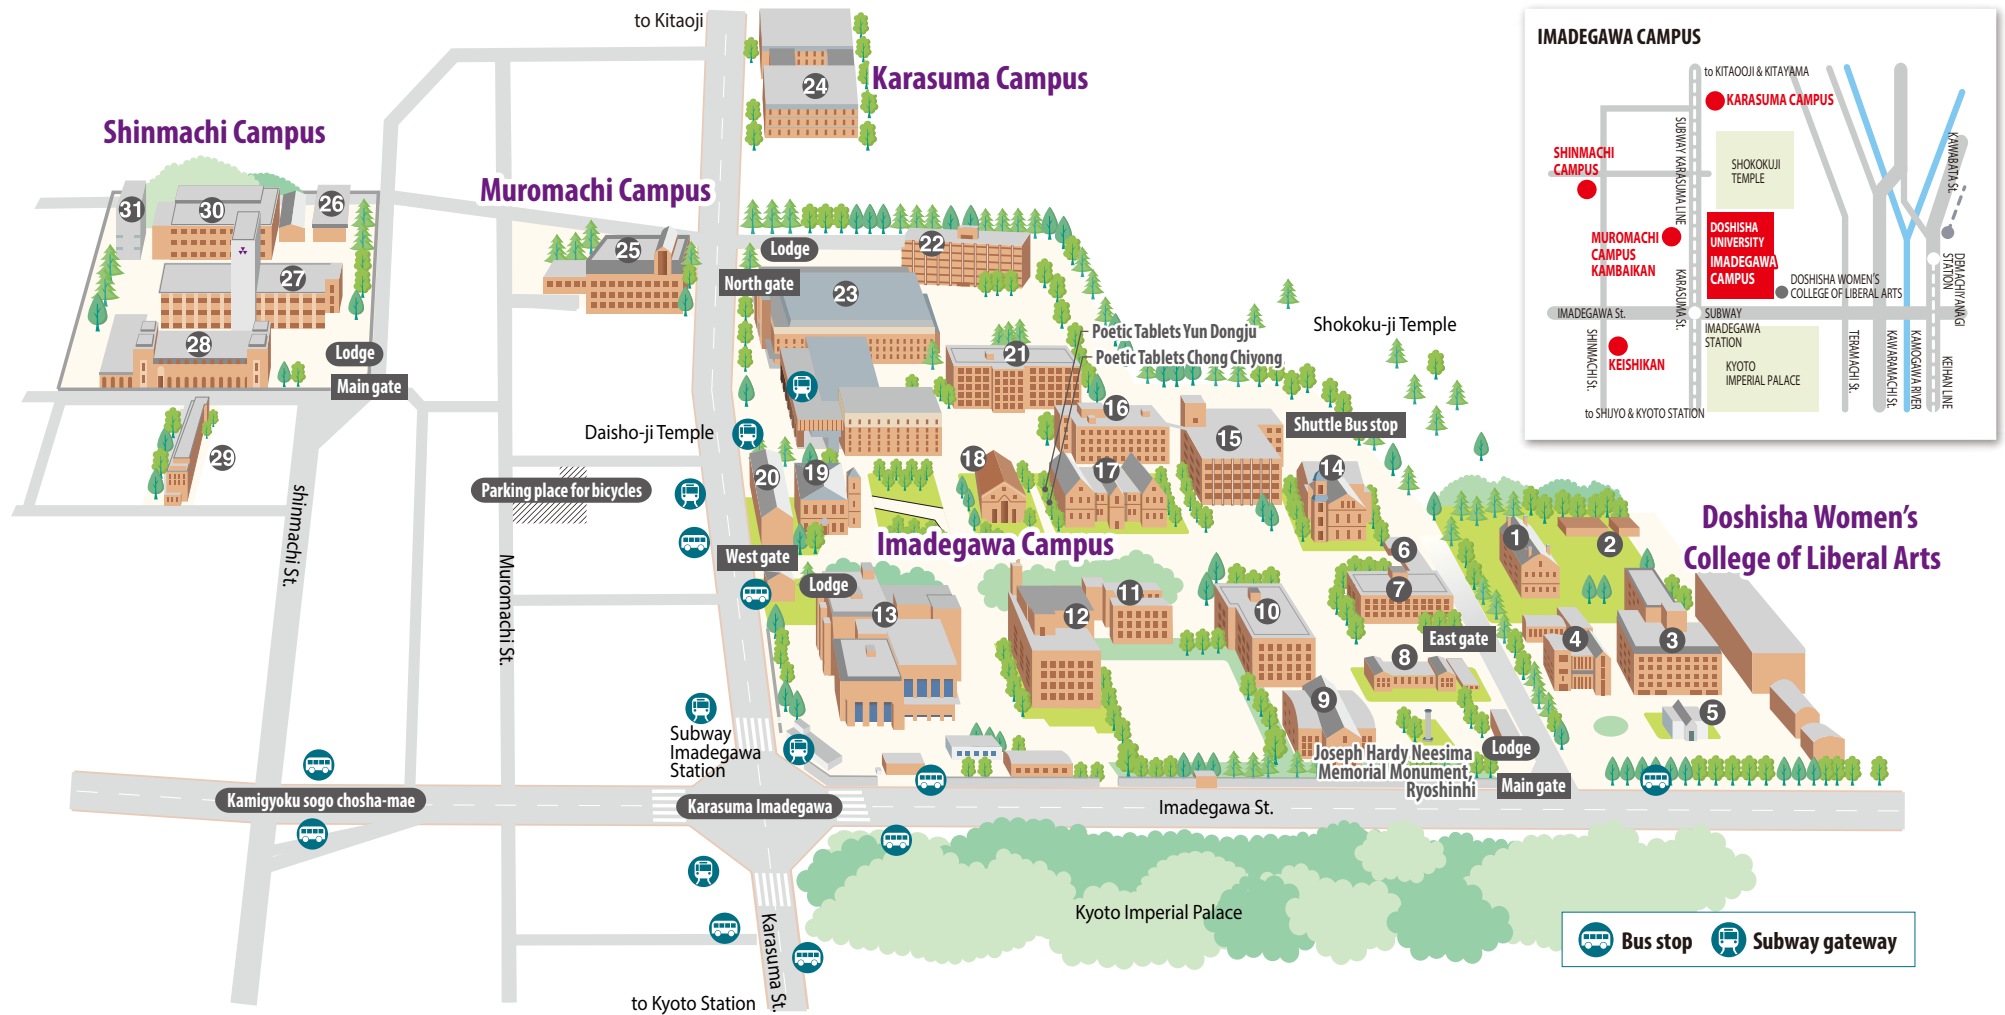

Campus Map (Imadegawa Campus)

Imadegawa Campus

- ① Amherst House (registered tangible cultural property)
- ② Guest House
- ③ Koenkan / Office of Faculty of Law and Graduate School of Law Laboratory
- ④ Keimeikan (registered tangible cultural property)
- ⑤ Repository of Neesima Memorabilia
- ⑥ Taishinkan
- ⑦ Divinity Hall / Office of School of Theology and Graduate School of Theology Laboratory
- ⑧ Chienkan (Under Reconstruction)
- ⑨ Yushukan (important cultural property)

- @Shingikan
- @Neiseikan / PC room
- @Hakukenkan
- @Ryoshinkan / PC room, Department of Register, Imadegawa Campus, Faculty of Economics and Graduate School of Economics, Lounge, Dining on campus, Convenience store, Book store, Cafe, Learning Commons, IT Support Office

Muromachi Campus

- @Kambaikan / Department of Student Support Services, Counseling Center, Health Center, Career Center, Law School Office, Office of Graduate School of Business, Hardy Hall, Clover Hall

Shinmachi Campus

- @Ikushinkan / Gymnasium
- @Jinshinkan
- @Rinkokan / PC room, Faculty of Social Studies and Graduate School of Social Studies, Faculty of Policy Studies, Cafe
- @Keisuikan
- @Student Union (Main Bldg) / Club room, Practice area, Meeting room, Shower room, Shop, Lounge
- @Shinmachi Bekkan / Club room, Practice area