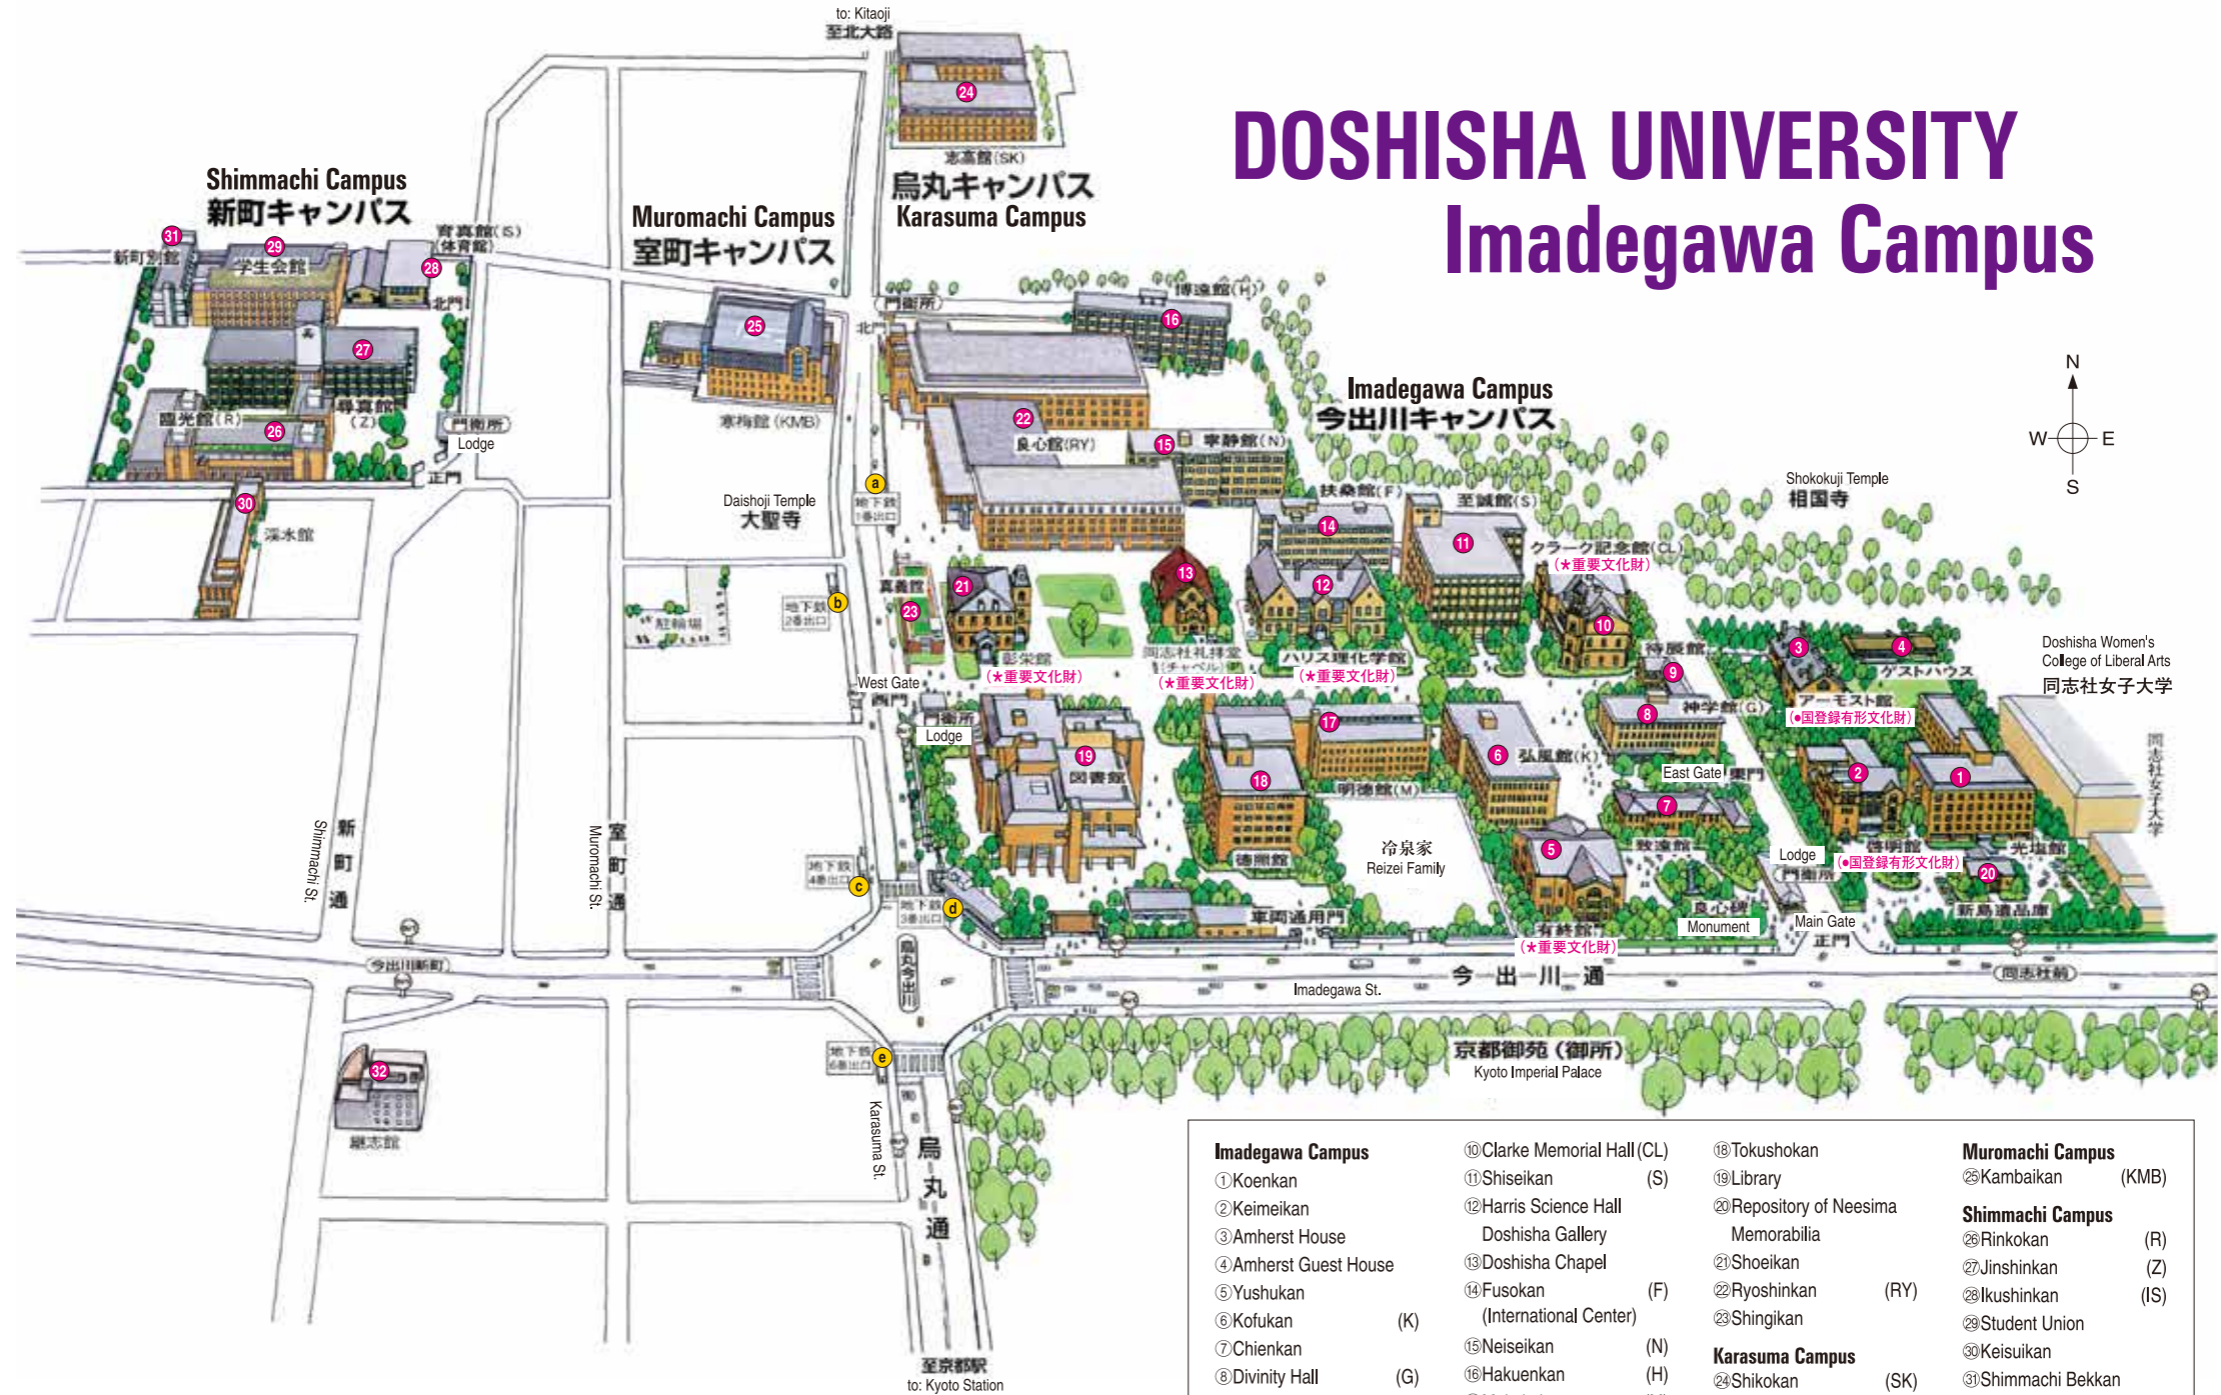

DOSHISHA UNIVERSITY Imadegawa Campus

Imadegawa Campus		⑩ Clarke Memorial Hall (CL)	⑯ Tokushokan	Muromachi Campus	
① Koenkan	⑪ Shiseikan (S)	⑰ Library	⑲ Repository of Neesima Memorabilia	⑳ Kambaikan (KMB)	Shimmachi Campus
② Keimeikan	⑫ Harris Science Hall	⑳ Ryoshinkan (RY)	㉑ Shingikan	㉒ Rinkokan (R)	
③ Amherst House	⑬ Doshisha Chapel	㉒ Ryoshinkan (RY)	㉒ Student Union	㉓ Jinshinkan (Z)	
④ Amherst Guest House	⑭ Fusokan (F) (International Center)	㉓ Shingikan	㉔ Keisuikan	㉔ Ikushinkan (IS)	
⑤ Yushukan	⑮ Neiseikan (N)	Karasuma Campus		㉕ Keishikan	
⑥ Kofukan (K)	⑯ Hakuenkan (H)	㉔ Shikokan (SK)			
⑦ Chienkan	⑰ Meitokukan (M)				
⑧ Divinity Hall (G)					
⑨ Taishinkan					

a ~ e Subway Exits for Imadegawa Station
 * Important Cultural Properties
 • Tangible Cultural Properties (Structures)