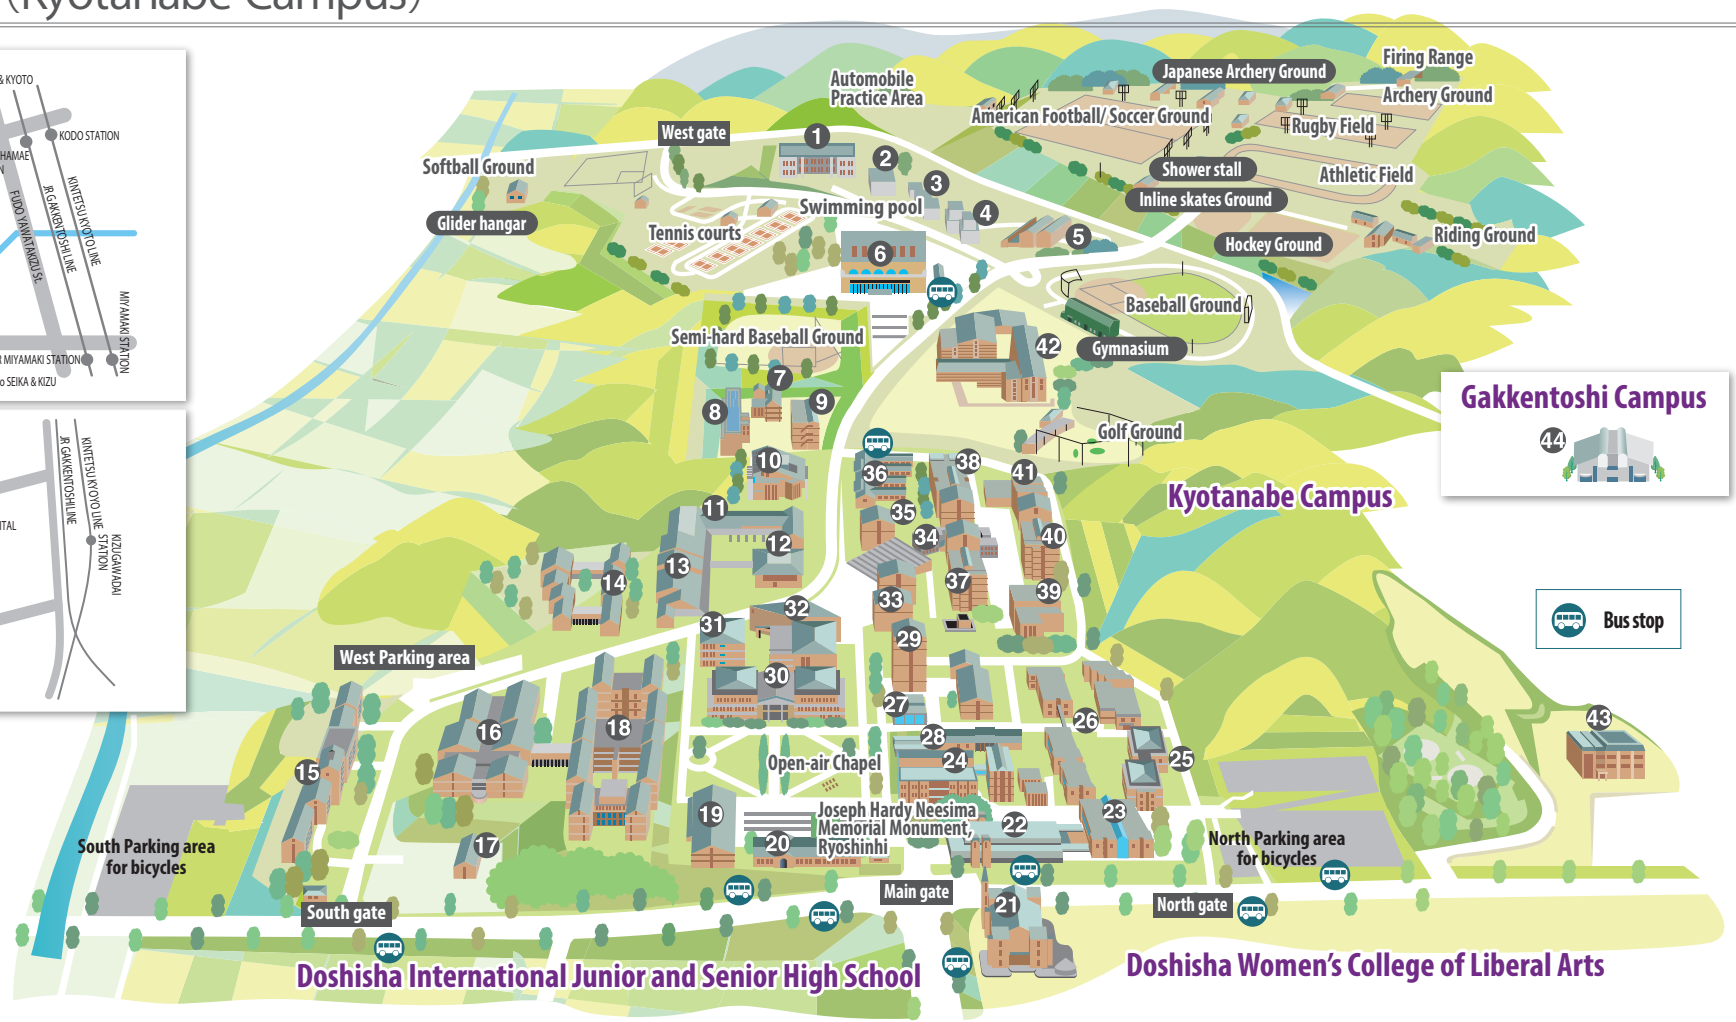

# Campus Map (Kyotanabe Campus)

## Kyotanabe Campus

- ① Shinseikan / Practice Area
- ② Athletic House1
- ③ Athletic House2
- ④ Sports Club Headquarters
- ⑤ Banjokan / Office of Faculty of Health and Sports Science and Graduate School of Health and Sports Science, Faculty Common Room
- ⑥ Davis Memorial Auditorium / Gymnasium, Lecture Hall, Dining on Campus, School Store
- ⑦ Keikikan
- ⑧ Kokikan
- ⑨ Hochikan / Office of Graduate School of Brain Science
- ⑩ Shionkan / Dining on Campus
- ⑪ Seishinkan / Department of Registrar, Kyotanabe Campus, Department of Student Support Services

- ⑫ All-Purpose Auditorium
- ⑬ Nichiryokan / Dining on Campus, Book Store, School Store, Convenience Store, Travel Consultation Counter, Student Lounge
- ⑭ Chishinkan3 / Faculty Common Room
- ⑮ Kyotanabe Student Union / Club room, Practice area(Music, Chorus, Drama, Atelier, Meeting Room), Student Lounge
- ⑯ Chishinkan2 / Doshisha University Historical Museum
- ⑰ Student Health Center
- ⑱ Chishinkan1 / Counseling Center
- ⑲ Shigyokan / Office of International Affairs, Career Center
- ⑳ Korinkan / Instructor's Room, Faculty Lounge, Joint Research Room
- ㉑ Neesima Memorial Auditorium

- ㉝ Sokokan / Experimental Facilities
  - ㉞ Science Building (Rikagakukan) / Office of Faculty of Science and Engineering and Graduate School of Science and Engineering
  - ㉟ Hoshinkan
  - ㊱ Kochikan
  - ㊲ Yutokukan(East Building)
  - ㊳ Yutokukan(West Building)
  - ㊴ Chigenkan
  - ㊵ Shishinkan
  - ㊶ Chomeikan
  - ㊷ Ishinkan / Office of Faculty of Life and Medical Sciences and Graduate School of Life and Medical Sciences
  - ㊸ Gyoseikan(D-egg)
- Gakkentoshi Campus**
- ㊹ kaifu-kan