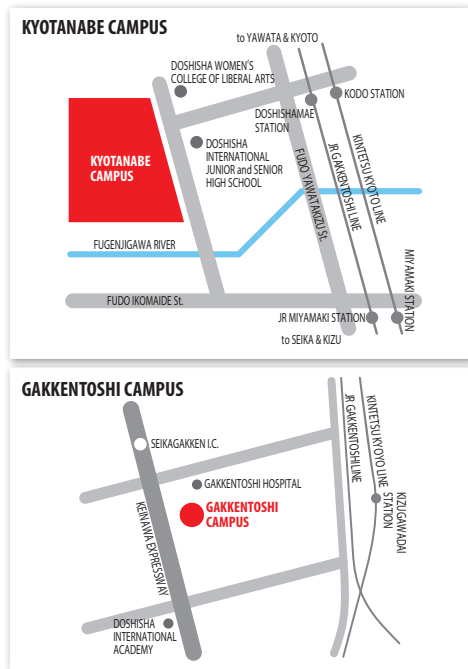

# Campus Map (Kyotanabe Campus)

## Kyotanabe Campus

- ① Shinseikan / Practice Area
- ② Athletic House1
- ③ Athletic House2
- ④ Sports Club Headquarters
- ⑤ Banjokan / Office of Faculty of Health and Sports Science and Graduate School of Health and Sports Science, Faculty Common Room
- ⑥ Davis Memorial Auditorium / Gymnasium, Lecture Hall, Dining on Campus, School Store
- ⑦ Keikikan
- ⑧ Kokikan
- ⑨ Hochikan / Office of Graduate School of Brain Science
- ⑩ Shionkan / Dining on Campus
- ⑪ Seishinkan / Department of Registrar, Kyotanabe Campus, Department of Student Support Services

- ⑫ All-Purpose Auditorium
- ⑬ Nichiryokan / Dining on Campus, Book Store, School Store, Convenience Store, Travel Consultation Counter, Student Lounge
- ⑭ Chishinkan3 / Faculty Common Room
- ⑮ Kyotanabe Student Union / Club room, Practice area(Music, Chorus, Drama, Atelier, Meeting Room), Student Lounge
- ⑯ Chishinkan2 / Doshisha University Historical Museum
- ⑰ Student Health Center
- ⑱ Chishinkan1 / Counseling Center
- ⑲ Shigyokan / Office of International Affairs, Career Center
- ⑳ Korinkan / Instructor's Room, Faculty Lounge, Joint Research Room
- ㉑ Neesima Memorial Auditorium

- ㉒ Doshisha Rohm Memorial Hall / Liaison Office, Project Room, Cafe
- ㉓ IT & Media Center / PC room, IT Support Office
- ㉔ Mukokukan / Office of Faculty of Culture and Information Science and Graduate School of Culture and Information Science
- ㉕ Chishokan(North Building) / Experimental Facilities(Mechanical System)
- ㉖ Chishokan(South Building) / Experimental Facilities(Natural Sciences, Electric System)
- ㉗ KOTOBAN-KAN / Chapel
- ㉘ HIKARI-KAN / Center for Christian Culture
- ㉙ Kohakukan / Office of Faculty of Psychology and Graduate School of Psychology, Office of Faculty of Global Communications
- ㉚ Learned Memorial Library / Learning Commons
- ㉛ Shoshinkan / PC room
- ㉜ Keidokan